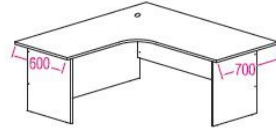

VS

OFFICE DESKS SYSTEM

SL 1815L

SL 552L

SL 652R

SL 1515R

Specification

SUPERIOR COMPACT TABLE
SL 552L 1500W x 1500D x 750H

SUPERIOR COMPACT TABLE
SL 652L 1800W x 1500D x 750H

SUPERIOR COMPACT TABLE
SL 1515L 1500W x 1500D x 750H

SUPERIOR COMPACT TABLE
SL 1815L 1800W x 1500D x 750H

SUPERIOR COMPACT TABLE
SL 552R 1500W x 1500D x 750H

SUPERIOR COMPACT TABLE
SL 652R 1800W x 1500D x 750H

SUPERIOR COMPACT TABLE
SL 1515R 1500W x 1500D x 750H

SUPERIOR COMPACT TABLE
SL 1815R 1800W x 1500D x 750H

Colour Option

DARK GREY(200) & GREY(238)
DG-G

DARK GREY(200) & MAPLE(712)
DG-M

DARK GREY(200) & BEECH(3161)
DG-B

DARK GREY(200) & CHERRY(1331)
DG-C

Dimension W x D x H mm
subject to change without prior notice

The furniture colours in all the photographs featured in this catalog may vary from the actual products due to photography lighting and limitation of the print production process.