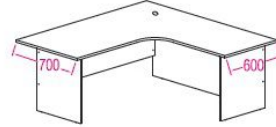

VS

OFFICE DESKS SYSTEM

SL 1815L

SL 552L

SL 652R

SL 1515R

Specification

SUPERIOR COMPACT TABLE
SL 552L 1500W x 1500D x 750H

SUPERIOR COMPACT TABLE
SL 652L 1800W x 1500D x 750H

SUPERIOR COMPACT TABLE
SL 1515L 1500W x 1500D x 750H

SUPERIOR COMPACT TABLE
SL 1815L 1800W x 1500D x 750H

SUPERIOR COMPACT TABLE
SL 552R 1500W x 1500D x 750H

SUPERIOR COMPACT TABLE
SL 652R 1800W x 1500D x 750H

SUPERIOR COMPACT TABLE
SL 1515R 1500W x 1500D x 750H

SUPERIOR COMPACT TABLE
SL 1815R 1800W x 1500D x 750H

Colour Option

DARK GREY(200) & GREY(238)
DG-G

DARK GREY(200) & MAPLE(712)
DG-M

DARK GREY(200) & BEECH(3161)
DG-B

DARK GREY(200) & CHERRY(1331)
DG-C

Dimension W x D x H mm
subject to change without prior notice

The furniture colours in all the photographs featured in this catalog may vary from the actual products due to photography lighting and limitation of the print production process.