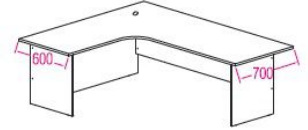

VS

OFFICE DESKS SYSTEM

SL 1815L

SL 552L

SL 652R

SL 1515R

Specification

SUPERIOR COMPACT TABLE
SL 552L 1500W x 1500D x 750H

SUPERIOR COMPACT TABLE
SL 652L 1800W x 1500D x 750H

SUPERIOR COMPACT TABLE
SL 1515L 1500W x 1500D x 750H

SUPERIOR COMPACT TABLE
SL 1815L 1800W x 1500D x 750H

SUPERIOR COMPACT TABLE
SL 552R 1500W x 1500D x 750H

SUPERIOR COMPACT TABLE
SL 652R 1800W x 1500D x 750H

SUPERIOR COMPACT TABLE
SL 1515R 1500W x 1500D x 750H

SUPERIOR COMPACT TABLE
SL 1815R 1800W x 1500D x 750H

Colour Option

DARK GREY(200) & GREY(238)
DG-G

DARK GREY(200) & MAPLE(712)
DG-M

DARK GREY(200) & BEECH(3161)
DG-B

DARK GREY(200) & CHERRY(1331)
DG-C

Dimension W x D x H mm
subject to change without prior notice

The furniture colours in all the photographs featured in this catalog may vary from the actual products due to photography lighting and limitation of the print production process.