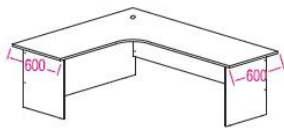

VS

OFFICE DESKS SYSTEM

SL 1815L

SL 552L

SL 652R

SL 1515R

Specification

SUPERIOR COMPACT TABLE
SL 552L 1500W x 1500D x 750H

SUPERIOR COMPACT TABLE
SL 652L 1800W x 1500D x 750H

SUPERIOR COMPACT TABLE
SL 1515L 1500W x 1500D x 750H

SUPERIOR COMPACT TABLE
SL 1815L 1800W x 1500D x 750H

SUPERIOR COMPACT TABLE
SL 552R 1500W x 1500D x 750H

SUPERIOR COMPACT TABLE
SL 652R 1800W x 1500D x 750H

SUPERIOR COMPACT TABLE
SL 1515R 1500W x 1500D x 750H

SUPERIOR COMPACT TABLE
SL 1815R 1800W x 1500D x 750H

Colour Option

DARK GREY(200) & GREY(238)
DG-G

DARK GREY(200) & MAPLE(712)
DG-M

DARK GREY(200) & BEECH(3161)
DG-B

DARK GREY(200) & CHERRY(1331)
DG-C

Dimension W x D x H mm
subject to change without prior notice

The furniture colours in all the photographs featured in this catalog may vary from the actual products due to photography lighting and limitation of the print production process.