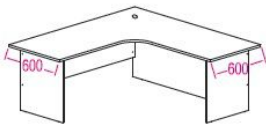

VS

OFFICE DESKS SYSTEM

SL 1815L

SL 552L

SL 652R

SL 1515R

Specification

SUPERIOR COMPACT TABLE
SL 552L 1500W x 1500D x 750H

SUPERIOR COMPACT TABLE
SL 652L 1800W x 1500D x 750H

SUPERIOR COMPACT TABLE
SL 1515L 1500W x 1500D x 750H

SUPERIOR COMPACT TABLE
SL 1815L 1800W x 1500D x 750H

SUPERIOR COMPACT TABLE
SL 552R 1500W x 1500D x 750H

SUPERIOR COMPACT TABLE
SL 652R 1800W x 1500D x 750H

SUPERIOR COMPACT TABLE
SL 1515R 1500W x 1500D x 750H

SUPERIOR COMPACT TABLE
SL 1815R 1800W x 1500D x 750H

Colour Option

DARK GREY(200) & GREY(238)
DG-G

DARK GREY(200) & MAPLE(712)
DG-M

DARK GREY(200) & BEECH(3161)
DG-B

DARK GREY(200) & CHERRY(1331)
DG-C

Dimension W x D x H mm
subject to change without prior notice

The furniture colours in all the photographs featured in this catalog may vary from the actual products due to photography lighting and limitation of the print production process.