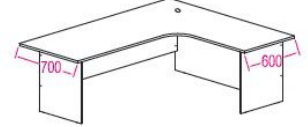

VS

OFFICE DESKS SYSTEM

SL 1815L

SL 552L

SL 652R

SL 1515R

Specification

SUPERIOR COMPACT TABLE
SL 552L 1500W x 1500D x 750H

SUPERIOR COMPACT TABLE
SL 652L 1800W x 1500D x 750H

SUPERIOR COMPACT TABLE
SL 1515L 1500W x 1500D x 750H

SUPERIOR COMPACT TABLE
SL 1815L 1800W x 1500D x 750H

SUPERIOR COMPACT TABLE
SL 552R 1500W x 1500D x 750H

SUPERIOR COMPACT TABLE
SL 652R 1800W x 1500D x 750H

SUPERIOR COMPACT TABLE
SL 1515R 1500W x 1500D x 750H

SUPERIOR COMPACT TABLE
SL 1815R 1800W x 1500D x 750H

Colour Option

DARK GREY(200) & GREY(238)
DG-G

DARK GREY(200) & MAPLE(712)
DG-M

DARK GREY(200) & BEECH(3161)
DG-B

DARK GREY(200) & CHERRY(1331)
DG-C

Dimension W x D x H mm
subject to change without prior notice

The furniture colours in all the photographs featured in this catalog may vary from the actual products due to photography lighting and limitation of the print production process.