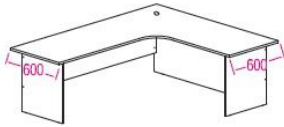

VS

OFFICE DESKS SYSTEM

SL 1815L

SL 552L

SL 652R

SL 1515R

Specification

SUPERIOR COMPACT TABLE
SL 552L 1500W x 1500D x 750H

SUPERIOR COMPACT TABLE
SL 652L 1800W x 1500D x 750H

SUPERIOR COMPACT TABLE
SL 1515L 1500W x 1500D x 750H

SUPERIOR COMPACT TABLE
SL 1815L 1800W x 1500D x 750H

SUPERIOR COMPACT TABLE
SL 552R 1500W x 1500D x 750H

SUPERIOR COMPACT TABLE
SL 652R 1800W x 1500D x 750H

SUPERIOR COMPACT TABLE
SL 1515R 1500W x 1500D x 750H

SUPERIOR COMPACT TABLE
SL 1815R 1800W x 1500D x 750H

Colour Option

DARK GREY(200) & GREY(238)
DG-G

DARK GREY(200) & MAPLE(712)
DG-M

DARK GREY(200) & BEECH(3161)
DG-B

DARK GREY(200) & CHERRY(1331)
DG-C

Dimension W x D x H mm
subject to change without prior notice

The furniture colours in all the photographs featured in this catalog may vary from the actual products due to photography lighting and limitation of the print production process.