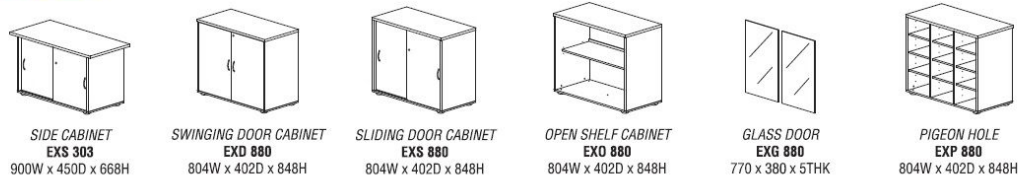

Desks

Reception Counter Top

Pedestals

Storage Units

Desks Connection Top

L-Shape Desks

Conference Tables

Deskling Panel Accessories

Deskling Panels

Colour Option

EX OFFICE SYSTEM
series

Exclusively Designed > Expertly Crafted > Exceptionally Affordable