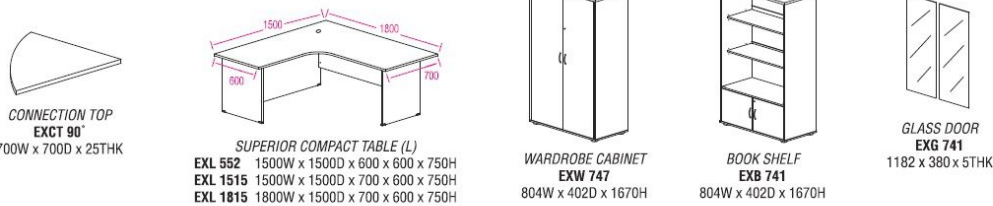

Desks Connection Top

L-Shape Desks