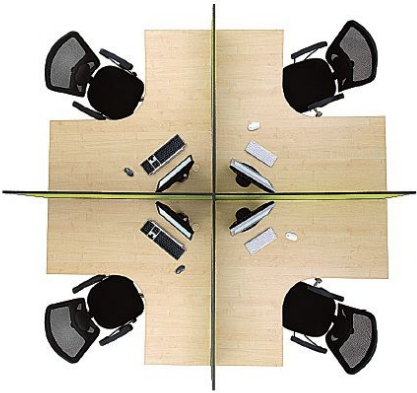

Deskling Panels

Colour Option

Dimension W x D x H mm
subject to change without prior notice

The furniture colours in all the photographs featured in this catalog may vary from the actual products due to photography lighting and limitation of the print production process.

EX OFFICE SYSTEM
series

Exclusively Designed > Expertly Crafted > Exceptionally Affordable

THE CORE DESKS

Ex series Core Desks Used in clusters to maximise floor space and give you the flexibility to create a highly effective team working environments.

RECEPTION COUNTER

A modular reception system. Combinations of rectangular base units with counter tops, create smart and distinctive reception spaces.

L-SHAPE DESK

Ex series L-Shape desk available in left or right handed and various wood finishes. It can be used singly or grouped into workgroup multi-desk layouts to make the most efficient use of space.

CONFERENCE TABLE

Available in round shape, oval shape or rectangular shape desk surfaces, Ex series conference tables provide robust and cost effective conference / meeting furniture solution.