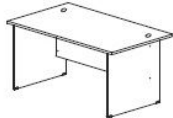

STANDARD TABLE
GT 188 1800W x 800D x 750H
GT 187 1800W x 700D x 750H
GT 157 1500W x 700D x 750H
GT 127 1200W x 700D x 750H