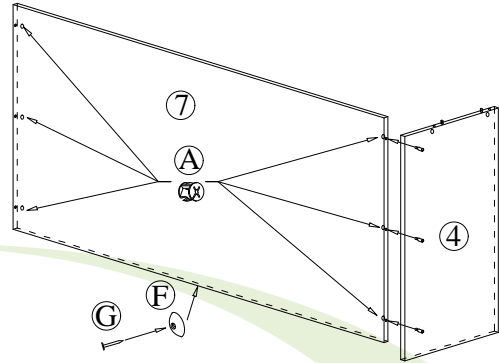

PART	QTY	PART	QTY	PART	QTY	PART	QTY	PART	QTY
A	20 Sets	B	13 Pcs	C	12 Pcs	D	4 Pcs	E	2 Sets
									
PART	QTY	PART	QTY	<i>Tools Required</i>					
F	5 Pcs	G	5 Pcs						
									

STEP 1

STEP 2

STEP 3

STEP 4

STEP 5

STEP 6

STEP 7

STEP 8

FINISHING

ASSEMBLY INSTRUCTION

MODEL : SCT1800L

PART	QTY	PART	QTY	PART	QTY	PART	QTY	PART	QTY
A	26 Sets	B	18 Pcs	C	14 Pcs	D	6 Pcs	E	2 Sets
 CAP EURO BOLT HOUSING		 WOOD DOWEL M8 x 30mm		 CSK M3.5 x 16mm		 ACRYLIC HOLDER		 PVC L Bracket	
PART	QTY	PART	QTY	<i>Tools Required</i>					
F	5 Pcs	G	5 Pcs	 HAMMER SCREWDRIVER					
 PVC Nail 5/8"		 Nail 6/8"							