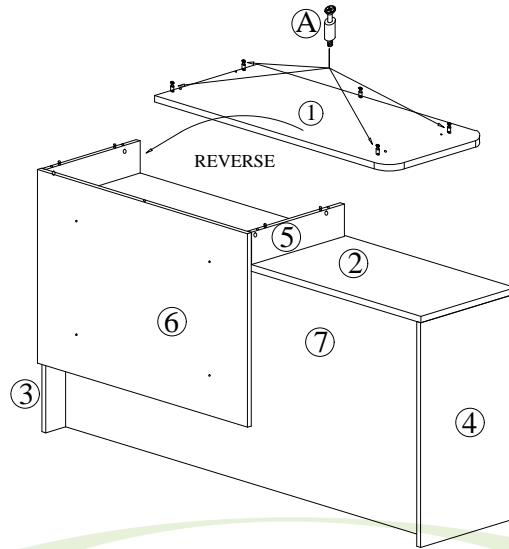

PART	QTY	PART	QTY	PART	QTY	PART	QTY	PART	QTY
A	20 Sets	B	13 Pcs	C	12 Pcs	D	4 Pcs	E	2 Sets
									
PART	QTY	PART	QTY	<i>Tools Required</i>					
F	5 Pcs	G	5 Pcs						
									

STEP 1

STEP 2

STEP 3

STEP 4

STEP 5

STEP 6

STEP 7

STEP 8

FINISHING

ASSEMBLY INSTRUCTION

MODEL : SCT1800L

PART	QTY	PART	QTY	PART	QTY	PART	QTY	PART	QTY
A	26 Sets	B	18 Pcs	C	14 Pcs	D	6 Pcs	E	2 Sets
 CAP EURO BOLT HOUSING		 WOOD DOWEL M8 x 30mm		 CSK M3.5 x 16mm		 ACRYLIC HOLDER		 PVC L Bracket	
PART	QTY	PART	QTY	<i>Tools Required</i>					
F	5 Pcs	G	5 Pcs	 HAMMER SCREWDRIVER					
 PVC Nail 5/8"		 Nail 6/8"							