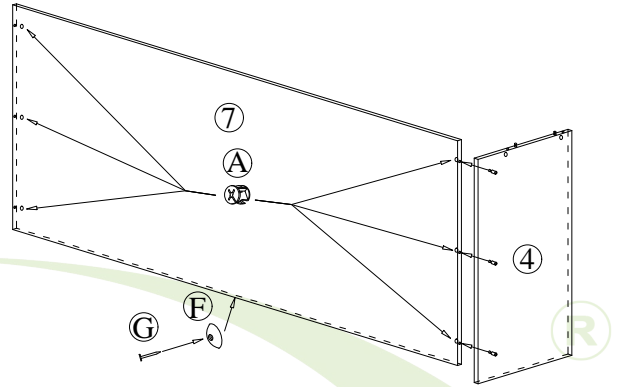

STEP 5

STEP 6

STEP 7

STEP 8

FINISHING

ASSEMBLY INSTRUCTION

MODEL : SCT1800L

PART	QTY	PART	QTY	PART	QTY	PART	QTY	PART	QTY
A	26 Sets	B	18 Pcs	C	14 Pcs	D	6 Pcs	E	2 Sets
 CAP EURO BOLT HOUSING		 WOOD DOWEL M8 x 30mm		 CSK M3.5 x 16mm		 ACRYLIC HOLDER		 PVC L Bracket	
PART	QTY	PART	QTY	<i>Tools Required</i>					
F	5 Pcs	G	5 Pcs	 HAMMER SCREWDRIVER					
 PVC Nail 5/8"		 Nail 6/8"							

STEP 1

STEP 2

STEP 3

STEP 4

STEP 5

STEP 6

STEP 7

STEP 8