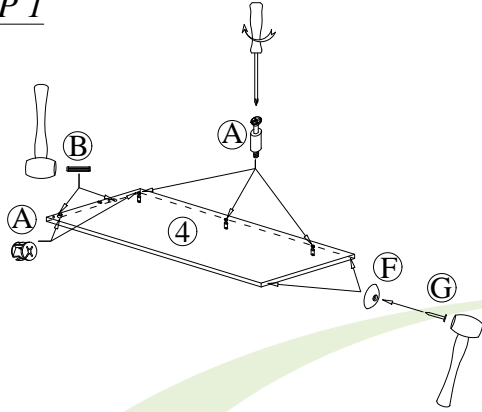

PART	QTY	PART	QTY	PART	QTY	PART	QTY	PART	QTY
A	20 Sets	B	13 Pcs	C	12 Pcs	D	4 Pcs	E	2 Sets
									
PART	QTY	PART	QTY	<i>Tools Required</i>					
F	5 Pcs	G	5 Pcs						
									

STEP 1

STEP 2

STEP 3

STEP 4

STEP 5

STEP 6

STEP 7

STEP 8

FINISHING

ASSEMBLY INSTRUCTION

MODEL : SCT1800L

PART	QTY	PART	QTY	PART	QTY	PART	QTY	PART	QTY
A	26 Sets	B	18 Pcs	C	14 Pcs	D	6 Pcs	E	2 Sets
 CAP EURO BOLT HOUSING		 WOOD DOWEL M8 x 30mm		 CSK M3.5 x 16mm		 ACRYLIC HOLDER		 PVC L Bracket	
PART	QTY	PART	QTY	<i>Tools Required</i>					
F	5 Pcs	G	5 Pcs	 HAMMER SCREWDRIVER					
 PVC Nail 5/8"		 Nail 6/8"							