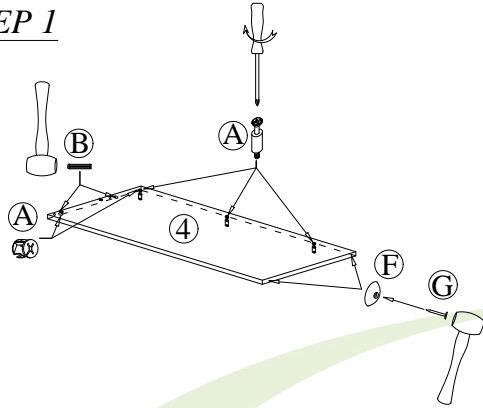

STEP 5

STEP 6

STEP 7

STEP 8

FINISHING

ASSEMBLY INSTRUCTION

MODEL : SCT1800L

PART	QTY	PART	QTY	PART	QTY	PART	QTY	PART	QTY
A	26 Sets	B	18 Pcs	C	14 Pcs	D	6 Pcs	E	2 Sets
 CAP EURO BOLT HOUSING		 WOOD DOWEL M8 x 30mm		 CSK M3.5 x 16mm		 ACRYLIC HOLDER		 PVC L Bracket	
PART	QTY	PART	QTY	<i>Tools Required</i>					
F	5 Pcs	G	5 Pcs	 HAMMER SCREWDRIVER					
 PVC Nail 5/8"		 Nail 6/8"							

STEP 1

STEP 2

STEP 3

STEP 4

STEP 5

STEP 6

STEP 7

STEP 8