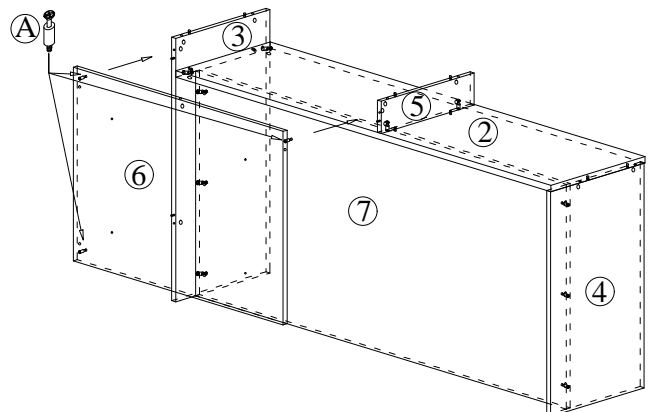

PART	QTY	PART	QTY	PART	QTY	PART	QTY	PART	QTY
A	20 Sets	B	13 Pcs	C	12 Pcs	D	4 Pcs	E	2 Sets
									
PART	QTY	PART	QTY	<i>Tools Required</i>					
F	5 Pcs	G	5 Pcs						
									

STEP 1

STEP 2

STEP 3

STEP 4

STEP 5

STEP 6

STEP 7

STEP 8

FINISHING

ASSEMBLY INSTRUCTION

MODEL : SCT1800L

PART	QTY	PART	QTY	PART	QTY	PART	QTY	PART	QTY
A	26 Sets	B	18 Pcs	C	14 Pcs	D	6 Pcs	E	2 Sets
 CAP EURO BOLT HOUSING		 WOOD DOWEL M8 x 30mm		 CSK M3.5 x 16mm		 ACRYLIC HOLDER		 PVC L Bracket	
PART	QTY	PART	QTY	<i>Tools Required</i>					
F	5 Pcs	G	5 Pcs	 HAMMER SCREWDRIVER					
 PVC Nail 5/8"		 Nail 6/8"							