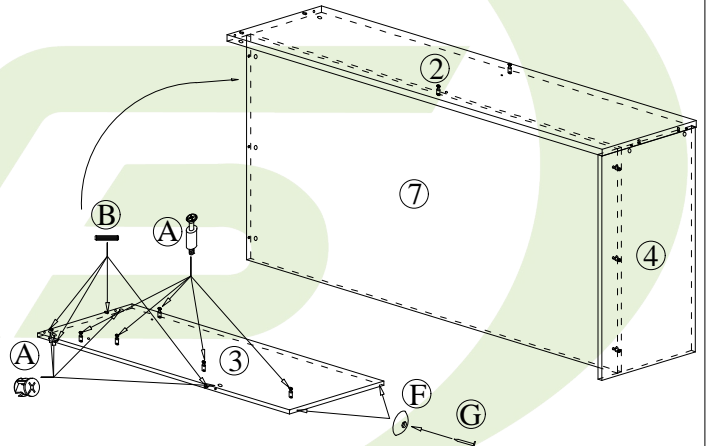

PART	QTY	PART	QTY	PART	QTY	PART	QTY	PART	QTY
A	20 Sets	B	13 Pcs	C	12 Pcs	D	4 Pcs	E	2 Sets
									
PART	QTY	PART	QTY	<i>Tools Required</i>					
F	5 Pcs	G	5 Pcs						
									

STEP 1

STEP 2

STEP 3

STEP 4

STEP 5

STEP 6

STEP 7

STEP 8

FINISHING

ASSEMBLY INSTRUCTION

MODEL : SCT1800L

PART	QTY	PART	QTY	PART	QTY	PART	QTY	PART	QTY
A	26 Sets	B	18 Pcs	C	14 Pcs	D	6 Pcs	E	2 Sets
 CAP EURO BOLT HOUSING		 WOOD DOWEL M8 x 30mm		 CSK M3.5 x 16mm		 ACRYLIC HOLDER		 PVC L Bracket	
PART	QTY	PART	QTY	<i>Tools Required</i>					
F	5 Pcs	G	5 Pcs	 HAMMER SCREWDRIVER					
 PVC Nail 5/8"		 Nail 6/8"							