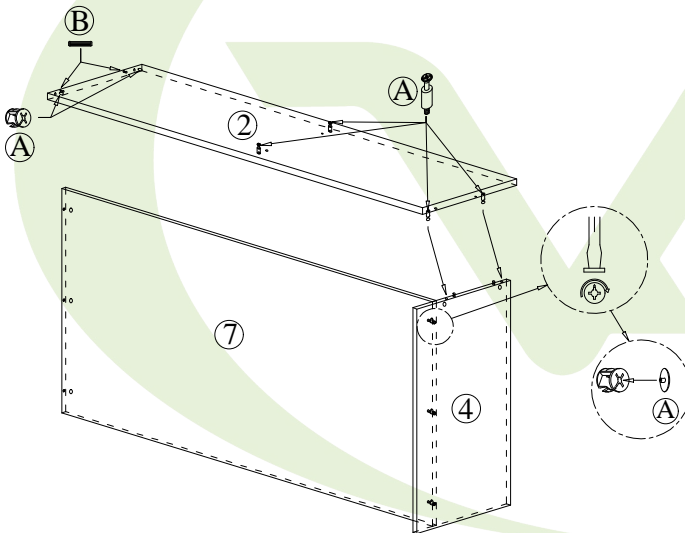

PART	QTY	PART	QTY	PART	QTY	PART	QTY	PART	QTY
A	20 Sets	B	13 Pcs	C	12 Pcs	D	4 Pcs	E	2 Sets
									
PART	QTY	PART	QTY	<i>Tools Required</i>					
F	5 Pcs	G	5 Pcs						
									

STEP 1

STEP 2

STEP 3

STEP 4

STEP 5

STEP 6

STEP 7

STEP 8

FINISHING

ASSEMBLY INSTRUCTION

MODEL : SCT1800L

PART	QTY	PART	QTY	PART	QTY	PART	QTY	PART	QTY
A	26 Sets	B	18 Pcs	C	14 Pcs	D	6 Pcs	E	2 Sets
 CAP EURO BOLT HOUSING		 WOOD DOWEL M8 x 30mm		 CSK M3.5 x 16mm		 ACRYLIC HOLDER		 PVC L Bracket	
PART	QTY	PART	QTY	<i>Tools Required</i>					
F	5 Pcs	G	5 Pcs	 HAMMER SCREWDRIVER					
 PVC Nail 5/8"		 Nail 6/8"							