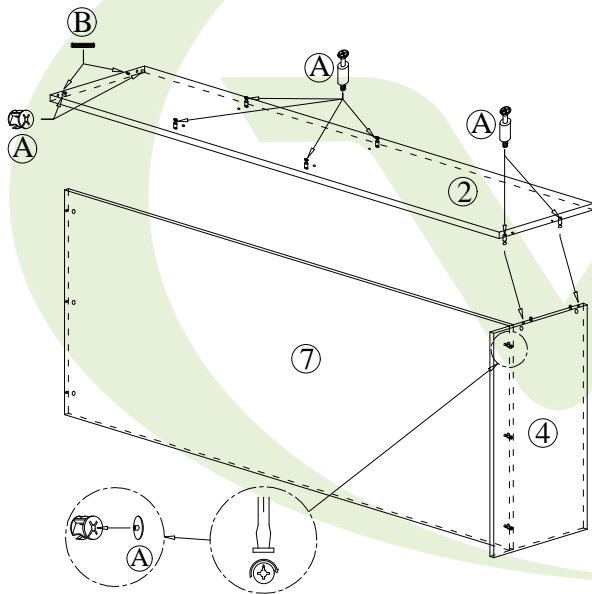

ASSEMBLY INSTRUCTION

MODEL : SCT1800L

PART	QTY	PART	QTY	PART	QTY	PART	QTY	PART	QTY
A	26 Sets	B	18 Pcs	C	14 Pcs	D	6 Pcs	E	2 Sets
 CAP EURO BOLT HOUSING		 WOOD DOWEL M8 x 30mm		 CSK M3.5 x 16mm		 ACRYLIC HOLDER		 PVC L Bracket	
PART	QTY	PART	QTY	<i>Tools Required</i>					
F	5 Pcs	G	5 Pcs	 HAMMER SCREWDRIVER					
 PVC Nail 5/8"		 Nail 6/8"							

STEP 1

STEP 2

STEP 3

STEP 4

STEP 5

STEP 6