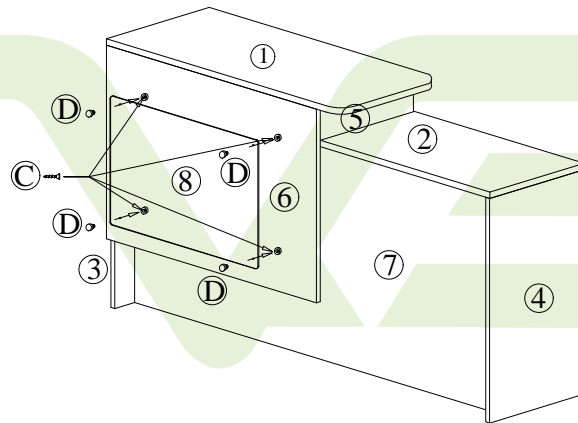

STEP 5

STEP 6

STEP 7

STEP 8

FINISHING

ASSEMBLY INSTRUCTION

MODEL : SCT1800L

PART	QTY	PART	QTY	PART	QTY	PART	QTY	PART	QTY
A	26 Sets	B	18 Pcs	C	14 Pcs	D	6 Pcs	E	2 Sets
 CAP EURO BOLT HOUSING		 WOOD DOWEL M8 x 30mm		 CSK M3.5 x 16mm		 ACRYLIC HOLDER		 PVC L Bracket	
PART	QTY	PART	QTY	<i>Tools Required</i>					
F	5 Pcs	G	5 Pcs	 HAMMER SCREWDRIVER					
 PVC Nail 5/8"		 Nail 6/8"							