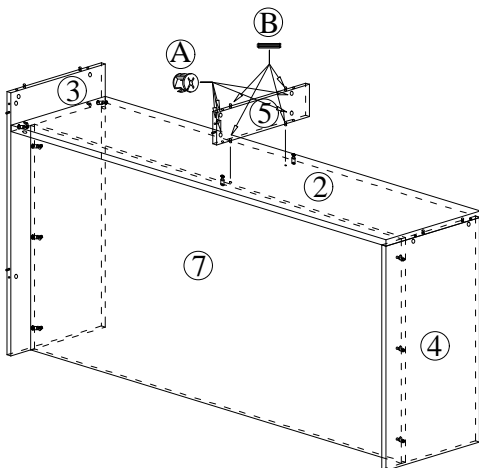

PART	QTY	PART	QTY	PART	QTY	PART	QTY	PART	QTY
A	20 Sets	B	13 Pcs	C	12 Pcs	D	4 Pcs	E	2 Sets
									
PART	QTY	PART	QTY	<i>Tools Required</i>					
F	5 Pcs	G	5 Pcs						
									

STEP 1

STEP 2

STEP 3

STEP 4

STEP 5

STEP 6

STEP 7

STEP 8

FINISHING

ASSEMBLY INSTRUCTION

MODEL : SCT1800L

PART	QTY	PART	QTY	PART	QTY	PART	QTY	PART	QTY
A	26 Sets	B	18 Pcs	C	14 Pcs	D	6 Pcs	E	2 Sets
 CAP EURO BOLT HOUSING		 WOOD DOWEL M8 x 30mm		 CSK M3.5 x 16mm		 ACRYLIC HOLDER		 PVC L Bracket	
PART	QTY	PART	QTY	<i>Tools Required</i>					
F	5 Pcs	G	5 Pcs	 HAMMER SCREWDRIVER					
 PVC Nail 5/8"		 Nail 6/8"							