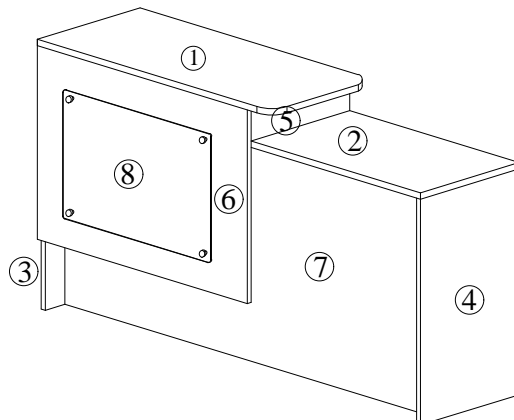

STEP 5

STEP 6

STEP 7

STEP 8

FINISHING

ASSEMBLY INSTRUCTION

MODEL : SCT1800L

PART	QTY	PART	QTY	PART	QTY	PART	QTY	PART	QTY
A	26 Sets	B	18 Pcs	C	14 Pcs	D	6 Pcs	E	2 Sets
 CAP EURO BOLT HOUSING		 WOOD DOWEL M8 x 30mm		 CSK M3.5 x 16mm		 ACRYLIC HOLDER		 PVC L Bracket	
PART	QTY	PART	QTY	<i>Tools Required</i>					
F	5 Pcs	G	5 Pcs	 HAMMER SCREWDRIVER					
 PVC Nail 5/8"		 Nail 6/8"							