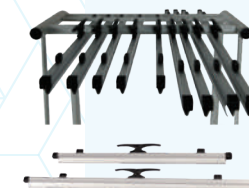

**DELUXE FLIP CHART  
(MAGNETIC)**

**ED-DF 80**  
Board Size:  
1000H x 650L (MM)  
Assembly Size:  
1880-2180H x 650D x  
650W (MM)

**PLAN HANGERS STAND  
(FRONT LOADING)**

**ED-PHS 188**  
535L x 660W x 1365H (MM)  
/ 15 Plan Hanger

**ED-PHS 288**  
685L x 660W x 1365H (MM)  
/ 25 Plan Hanger

**ED-PHS 388**  
990L x 660W x 1365H (MM)  
/ 35 Plan Hanger

(Plan Hanger Clamp Sold Separately)

**ZETA  
PLAN HANGERS CLAMPS**

**ED-WPZT 25**  
700L x 1350H x 630D (MM)  
/ 25 Plan Hanger

(Plan Hanger Clamp Sold Separately)

**PLAN HANGERS  
CLAMPS**

**ED-WB 00**  
885MM - A0

**ED-WB 01**  
670MM - A1

**NEWSPAPER  
& MAGAZINE RACK**

**ED-NM 323**  
700W x 500D x 900H (MM)

**NEWSPAPER  
& MAGAZINE RACK 2**