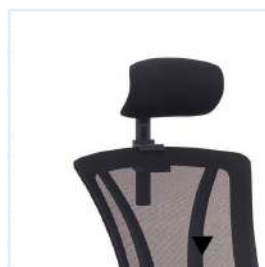

OFFICE CHAIR

ZIOS SERIES

Multi Adjustable Backrest

Adjustable Armrest

Adjustable Headrest

Trendy Netted Backrest For Airy Look.

ZS 777 (M)

Aluminium Base

ZS 778 (H)

ICAN SERIES

IC 668 (H)

PP Backrest with Comfort Design

PP Fixed Armrest

Dynamic Adjustable Backrest

Height Adjustable with Lever

IC 667 (M)