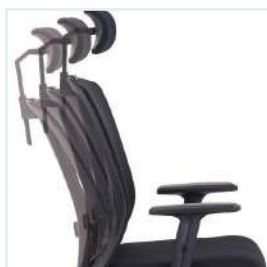

OFFICE CHAIR

ZIOS SERIES

Multi Adjustable Backrest

Adjustable Armrest

Adjustable Headrest

Trendy Netted Backrest For Airy Look.

ZS 777 (M)

Aluminium Base

ZS 778 (H)

ICAN SERIES

IC 668 (H)

PP Backrest with Comfort Design

PP Fixed Armrest

Dynamic Adjustable Backrest

Height Adjustable with Lever

IC 667 (M)