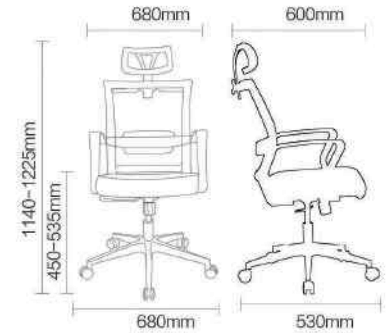

ZS 778 (H)

ICAN SERIES

IC 668 (H)

PP Backrest with Comfort Design

PP Fixed Armrest

Dynamic Adjustable Backrest

Height Adjustable with Lever

IC 667 (M)

TRC SERIES

TRC 2T

Training Chair Dimension

Training Chair with Tablet Dimension

TRC 1
(w/o Tablet)