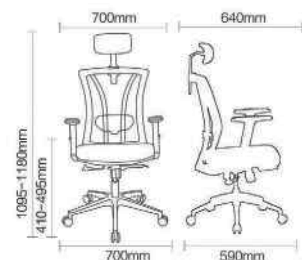

OFFICE CHAIR

ZIOS SERIES

Multi Adjustable Backrest

Adjustable Armrest

Adjustable Headrest

Trendy Netted Backrest For Airy Look.

ZS 777 (M)

Aluminium Base

ZS 778 (H)

ICAN SERIES

IC 668 (H)

PP Backrest with Comfort Design

PP Fixed Armrest

Dynamic Adjustable Backrest

Height Adjustable with Lever

IC 667 (M)

TRC SERIES

TRC 2T

Training Chair Dimension

Training Chair with Tablet Dimension

TRC 1
(w/o Tablet)