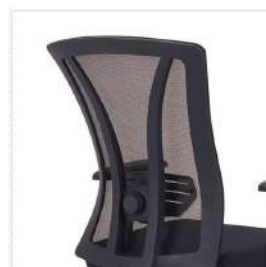

OFFICE CHAIR

ZIOS SERIES

Multi Adjustable Backrest

Adjustable Armrest

Adjustable Headrest

Trendy Netted Backrest For Airy Look.

ZS 777 (M)

Aluminium Base

ZS 778 (H)

ICAN SERIES

IC 668 (H)

PP Backrest with Comfort Design

PP Fixed Armrest

Dynamic Adjustable Backrest

Height Adjustable with Lever

IC 667 (M)